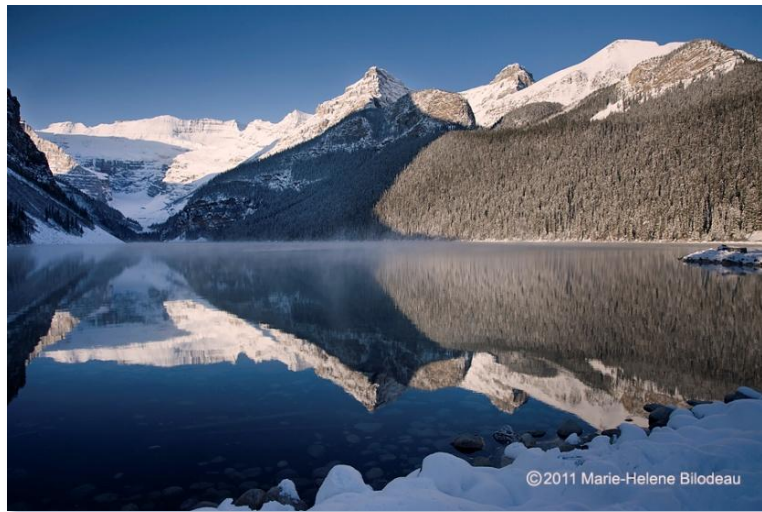

Intermediate/Advanced Level – Winter Photography Workshop

HOW TO CAPTURE WINTER LANDSCAPE

Join us at HI-Banff Alpine Centre Hostel for a full day workshop on how to capture the emotional impact of landscapes and the beautiful winter colors. Professional photographer Marie-Helene Bilodeau will show you how to use advanced photography techniques and composition to take your photographs from postcards to art!